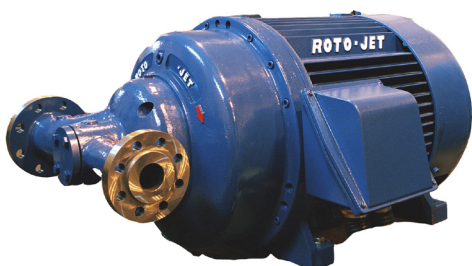

Weir Specialty Pumps products include the combined WEMCO product line, consisting of the WEMCO Torque-Flow recessed impeller pump, WEMCO Self-Primer, WEMCO Chop-Flow, and the WEMCO Hydrogritter. Weir Specialty Pumps also sells the pitot-tube style Roto-Jet high pressure pump.