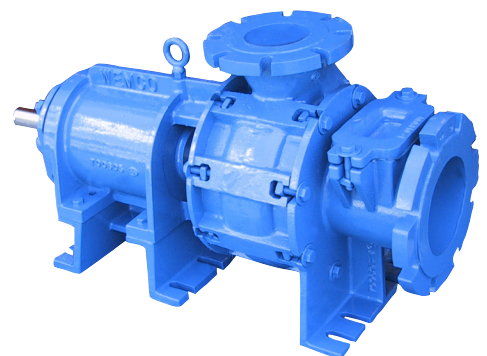

**WEMCO
Chop-Flow**